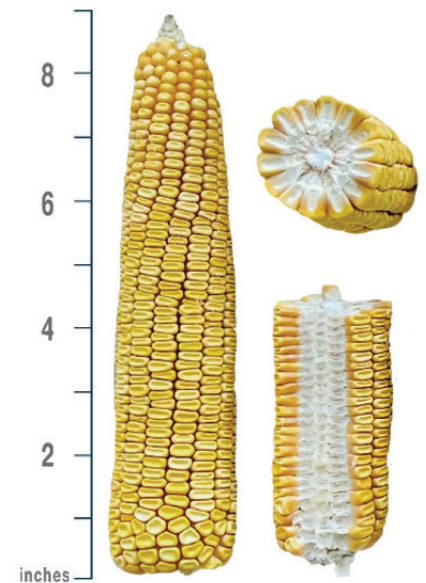

DLF EXECUTE LF RR

- Floury Leafy Corn Silage which provides more rumen available starch
- Roundup Ready® Corn 2 technology
- Excellent emergence and early season development
- Good stalk strength
- White cob provides very high feedout and no cob disks

2925 Heat Units | 97 Relative Maturity

HYBRID CHARACTERISTICS:

Emergence:	Excellent
Seeding Vigour:	Excellent
Flowering:	Medium Late
Silk:	Medium Late
Stalk Strength:	Good
Root Strength:	Very Good
Stay Green:	Very Good
Husk Cover:	Very Good
Stress Tolerance:	Very Good
Plant Height:	Very Tall
Grain Quality:	Good
Grain Type:	Floury
Tip Fill:	Very Good
Test Weight:	Good
Shank Length:	Moderate
Kernel Rows:	14-16
Maturity:	Late
Ear Height:	Medium Low
Ear Flex:	Flex
Dry Down:	Slow
Soil Type:	All
Seeding Rate:	26000-28000
Cob Colour:	White
Milk/Tonne:	Very Good
Milk/Acre:	Excellent

COMPANION HYBRIDS

Early:	DLF ExPert LF RR (2800 CHU)

Bayer Company is a member of Excellence Through Stewardship® (ETS). Bayer products are commercialized in accordance with ETS Product Launch Stewardship Guidance, and in compliance with Bayer's Policy for Commercialization of Biotechnology-Derived Plant Products in Commodity Crops. These products have been approved for import into key export markets with functioning regulatory systems. Any crop or material produced from these products can only be exported to, or used, processed or sold in countries where all necessary regulatory approvals have been granted. It is a violation of national and international law to move material containing biotech traits across boundaries into nations where import is not permitted. Growers should talk to their grain handler or product purchaser to confirm their buying position for these products. Excellence Through Stewardship® is a registered trademark of Excellence Through Stewardship.

ALWAYS READ AND FOLLOW PESTICIDE LABEL DIRECTIONS. Roundup Ready® technology contains genes that confer tolerance to glyphosate, an active ingredient in Roundup® brand agricultural herbicides. Agricultural herbicides containing glyphosate will kill crops that are not tolerant to glyphosate. RIB Complete®, Roundup Ready 2 Technology and Design™, Roundup Ready®, Roundup®, SmartStax® and VT Double PRO® are trademarks of Bayer Group, Bayer Canada ULC licensee. LibertyLink® and the Water Droplet Design are trademarks of BASF. Used under license. Herculex® is a registered trademark of Dow AgroSciences LLC. Used under license.

Before opening a bag of seed, be sure to read, understand and accept the stewardship requirements, including applicable refuge requirements for insect resistance management, for the biotechnology traits expressed in the seed as set forth in the Monsanto Technology Stewardship Agreement that you sign. By opening and using a bag of seed, you are reaffirming your obligation to comply with the most recent stewardship requirements.